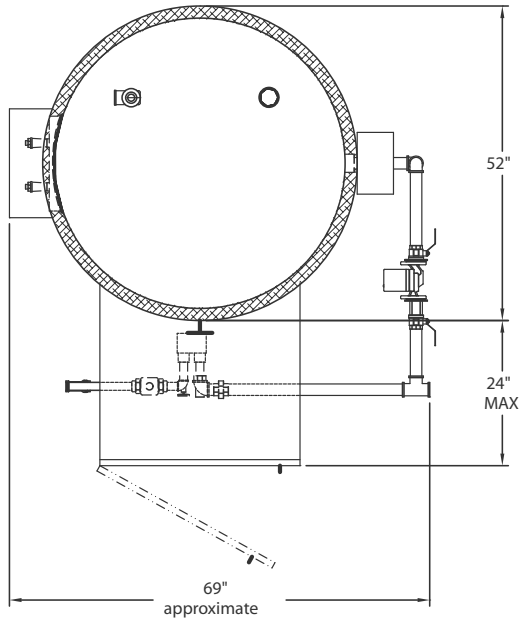

TOP

FRONT

SIDE

V680SPH-BP-3W  
BRAZED PLATE  
HEAT EXCHANGER