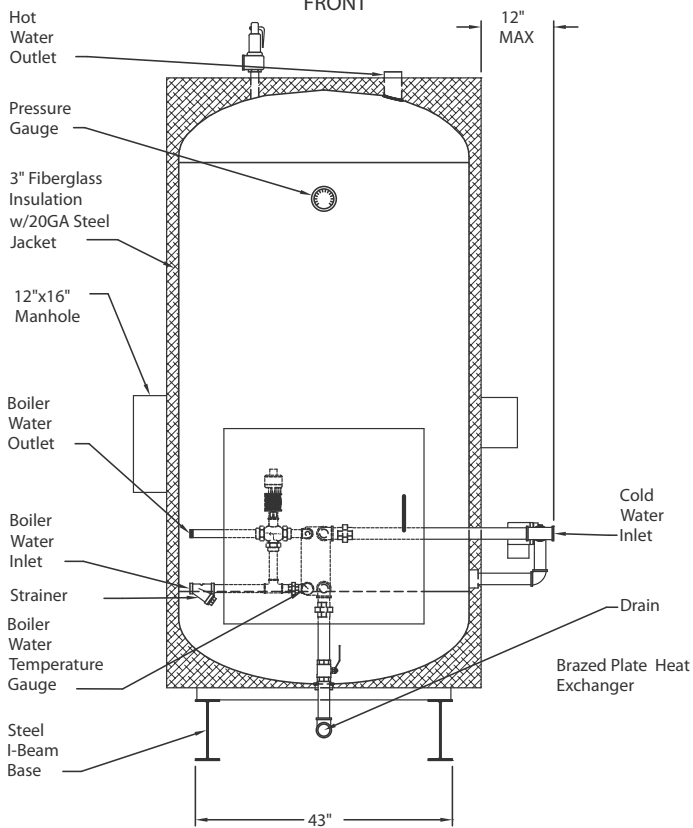

TOP

FRONT

SIDE

V680SPH-BP-3W  
BRAZED PLATE  
HEAT EXCHANGER