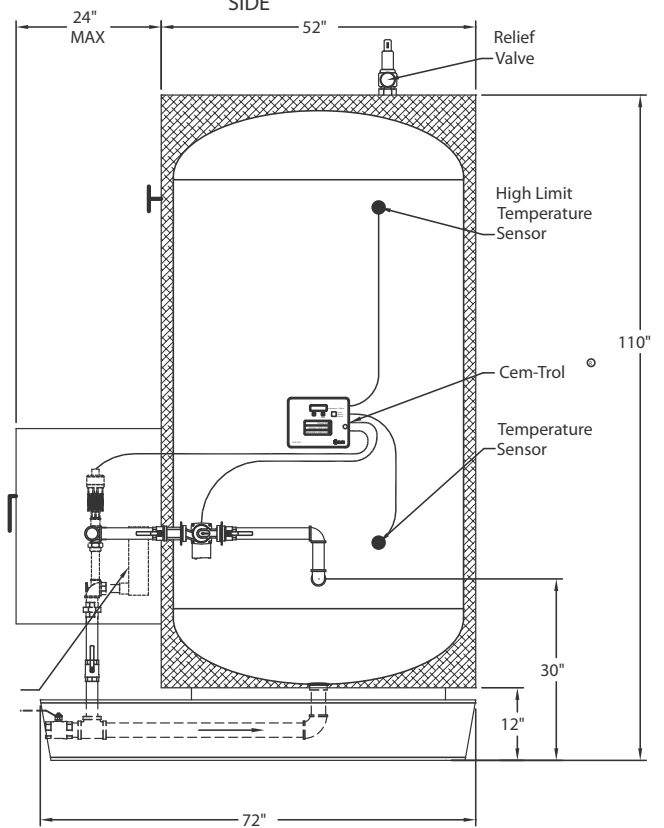

TOP

FRONT

SIDE

V680SPH-BP-3W  
BRAZED PLATE  
HEAT EXCHANGER