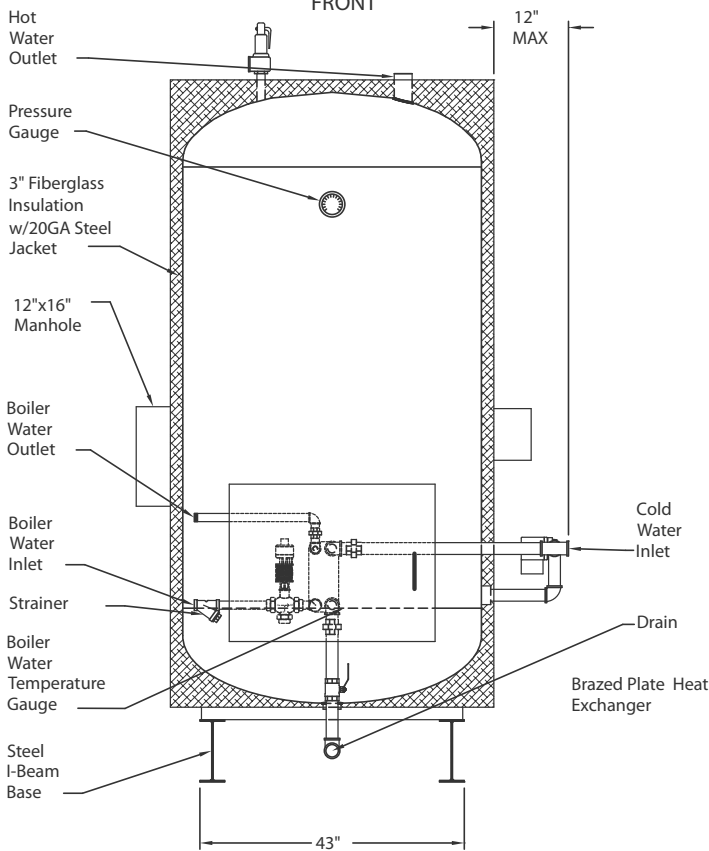

TOP

FRONT

SIDE

V680SPH-BP-2W
BRAZED PLATE
HEAT EXCHANGER