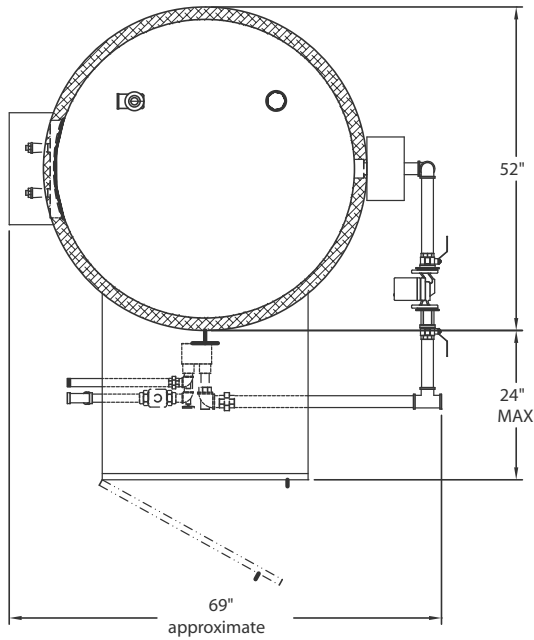

TOP

FRONT

SIDE

V680SPH-BP-2W
BRAZED PLATE
HEAT EXCHANGER