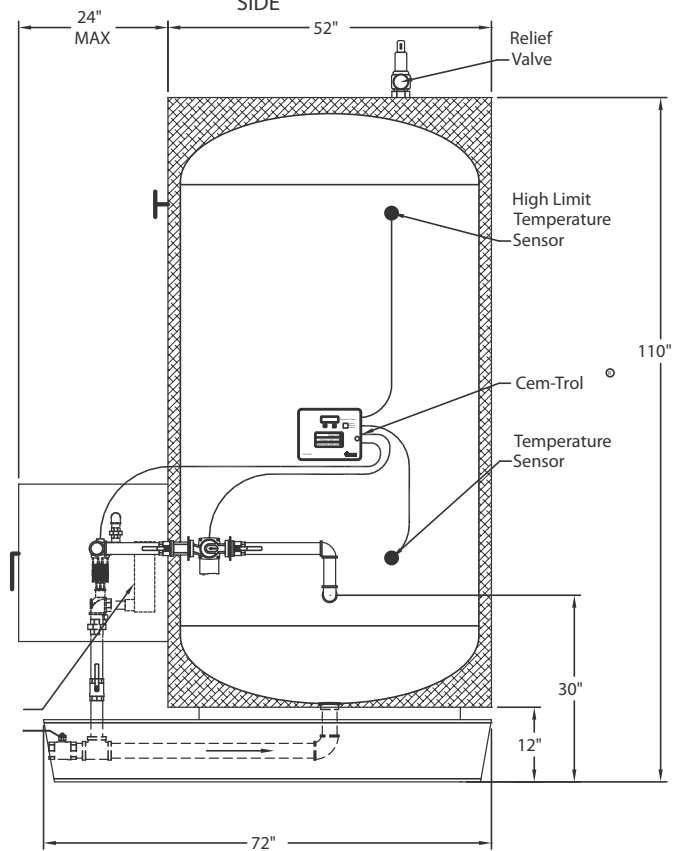

TOP

FRONT

SIDE

V680SPH-BP-2W
BRAZED PLATE
HEAT EXCHANGER