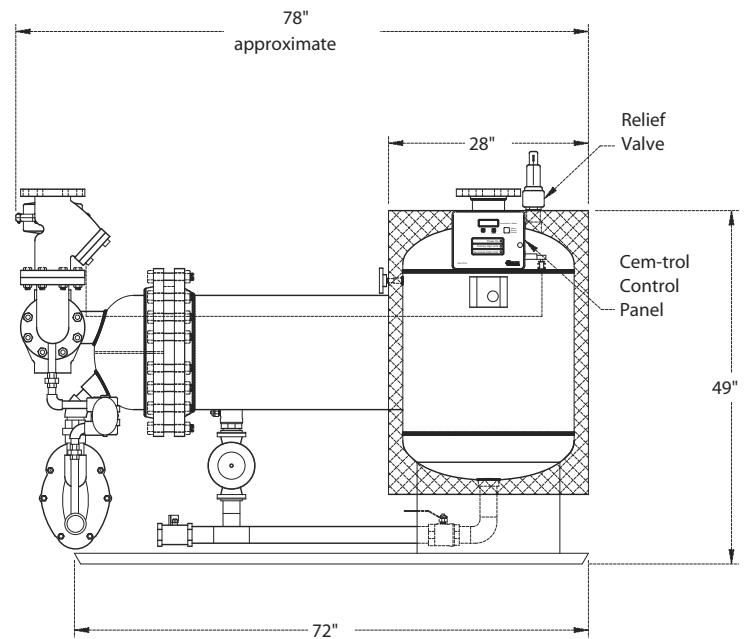

FRONT

SIDE

V60SSH16XX
Energy Source - Steam