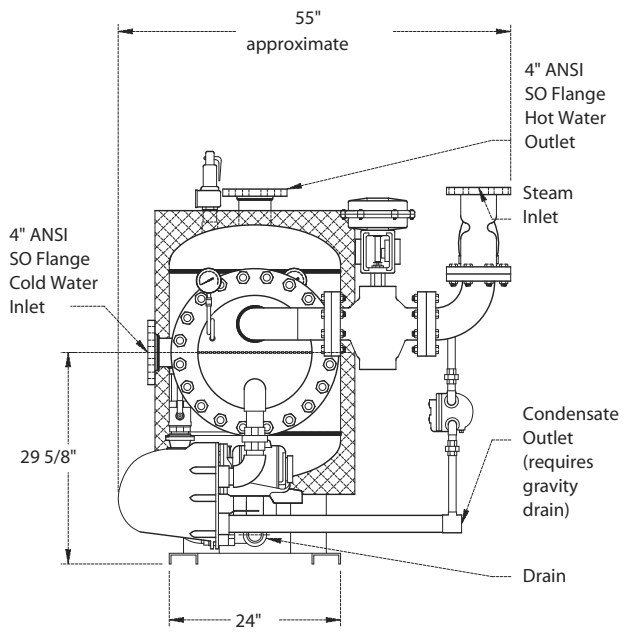

FRONT

SIDE

V60SSH16XX
Energy Source - Steam