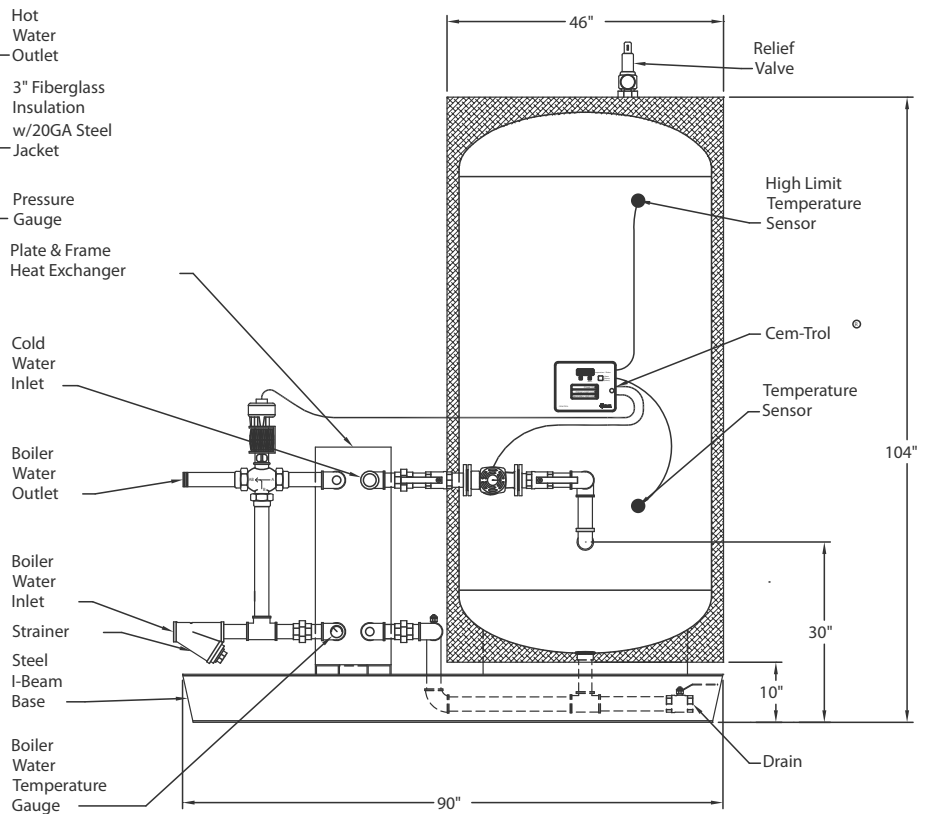

FRONT

SIDE

V500SPH-PF-3W
PLATE & FRAME
HEAT EXCHANGER