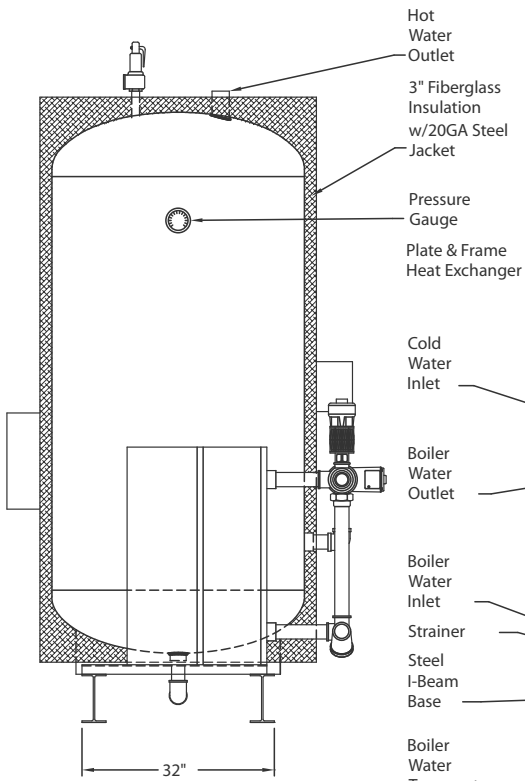

FRONT

SIDE

V500SPH-PF-3W
PLATE & FRAME
HEAT EXCHANGER