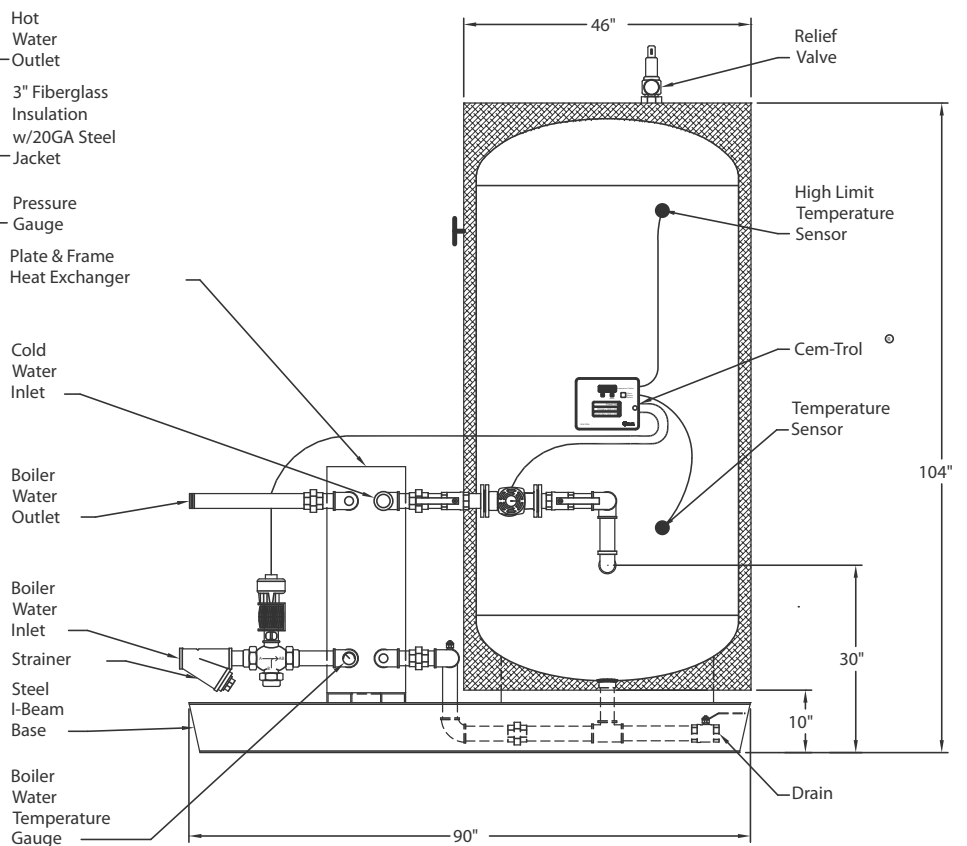

FRONT

SIDE

V500SPH-PF-2W
PLATE & FRAME
HEAT EXCHANGER