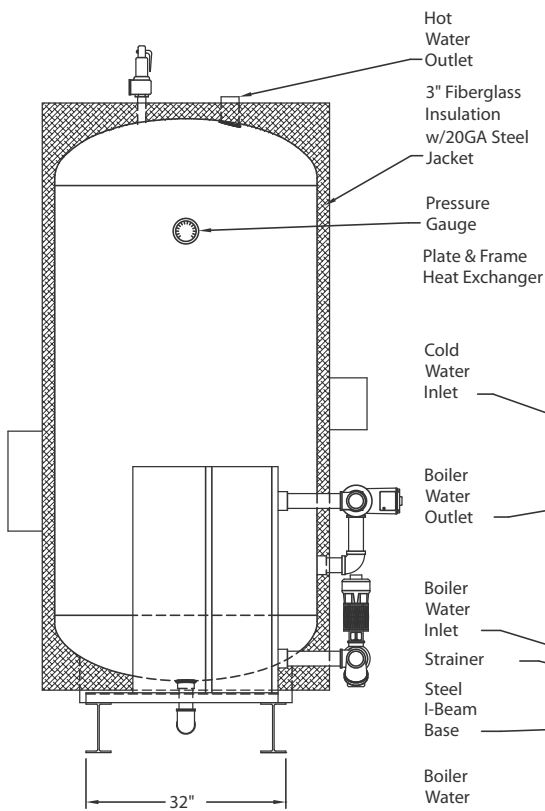

FRONT

SIDE

V500SPH-PF-2W
PLATE & FRAME
HEAT EXCHANGER