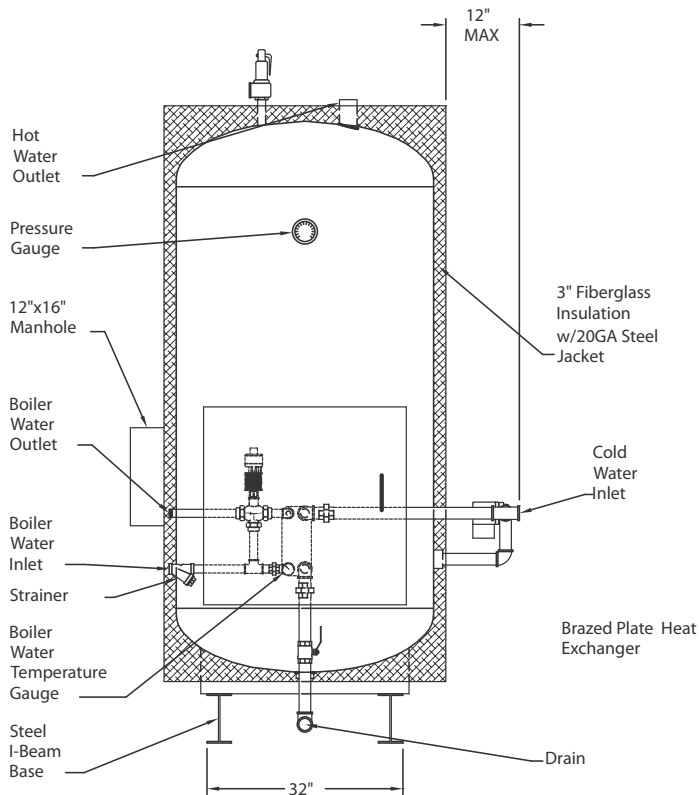

TOP

FRONT

SIDE

V500SPH-BP-3W
BRAZED PLATE
HEAT EXCHANGER