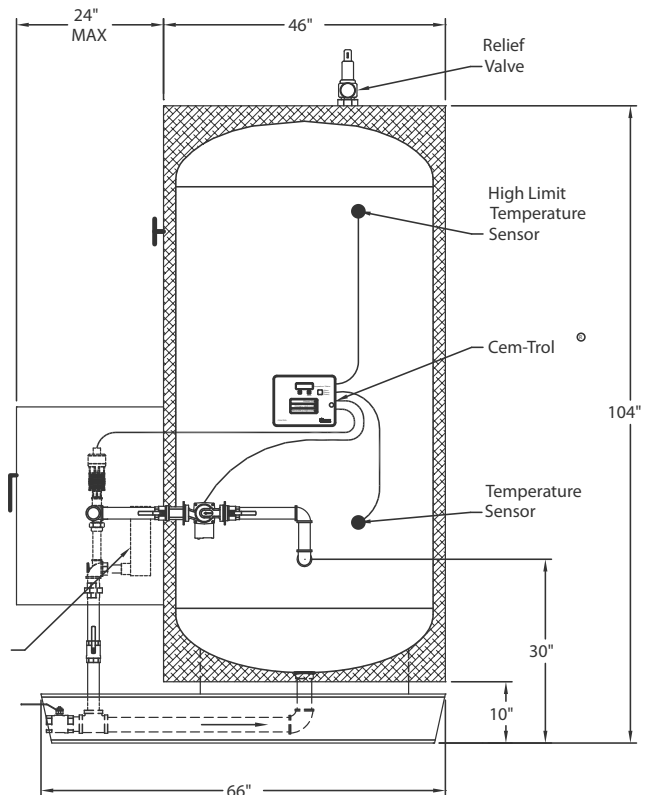

TOP

FRONT

SIDE

V500SPH-BP-3W
BRAZED PLATE
HEAT EXCHANGER