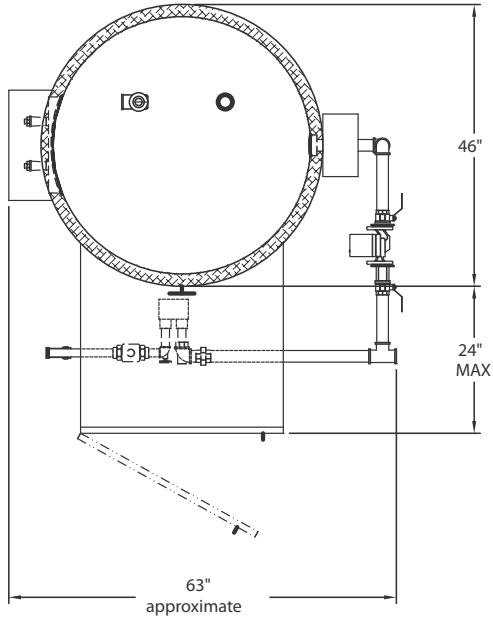

TOP

FRONT

SIDE

V500SPH-BP-3W
BRAZED PLATE
HEAT EXCHANGER