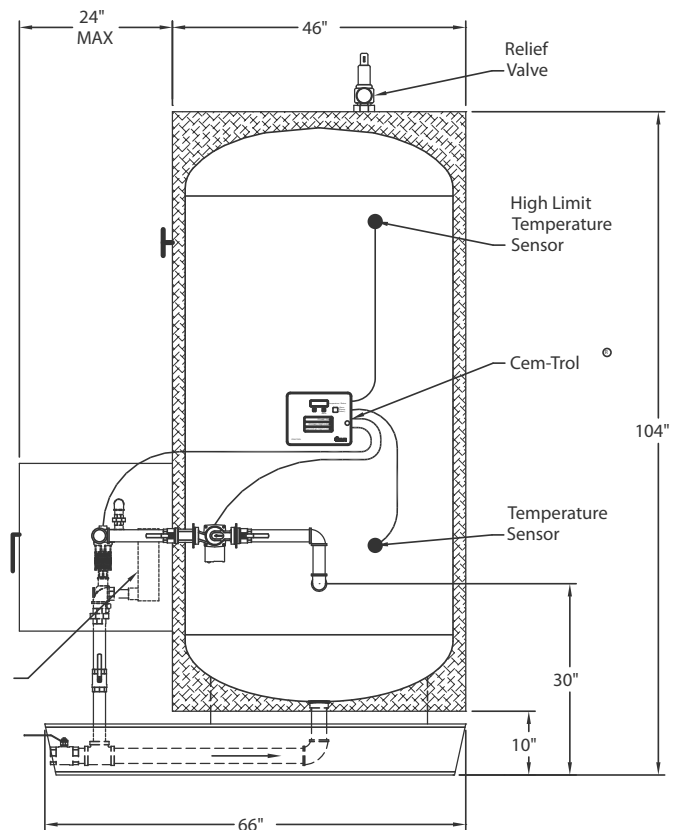

TOP

FRONT

SIDE

V500SPH-BP-2W
BRAZED PLATE
HEAT EXCHANGER