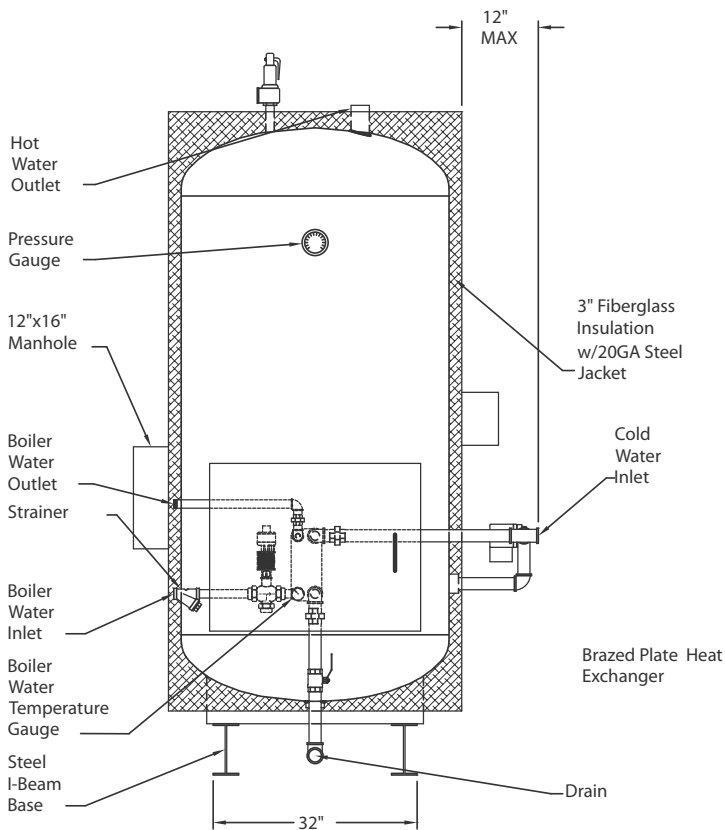

TOP

FRONT

SIDE

V500SPH-BP-2W
BRAZED PLATE
HEAT EXCHANGER