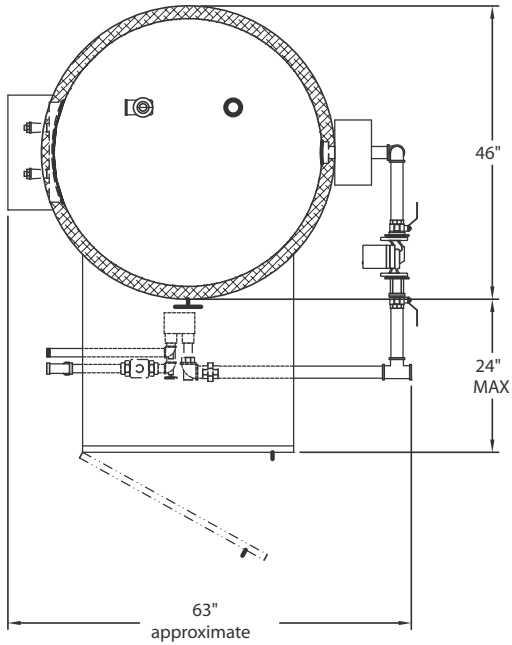

TOP

FRONT

SIDE

V500SPH-BP-2W
BRAZED PLATE
HEAT EXCHANGER