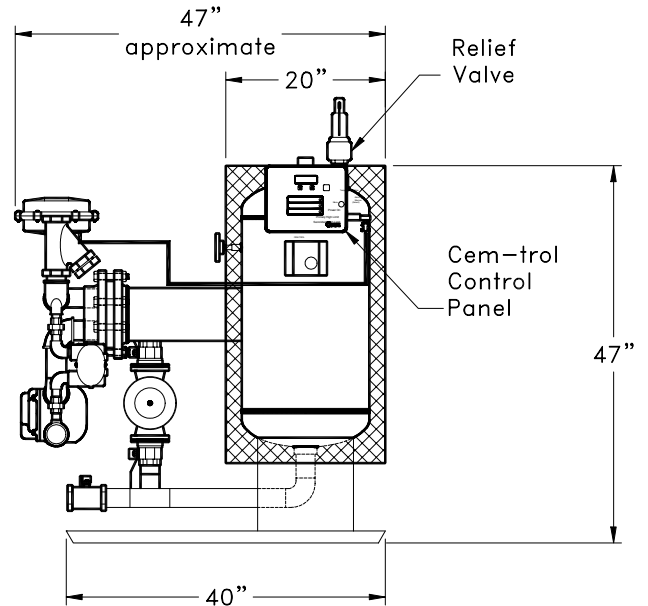

TOP

FRONT

SIDE

V30SSH6XX
Energy Source – Steam