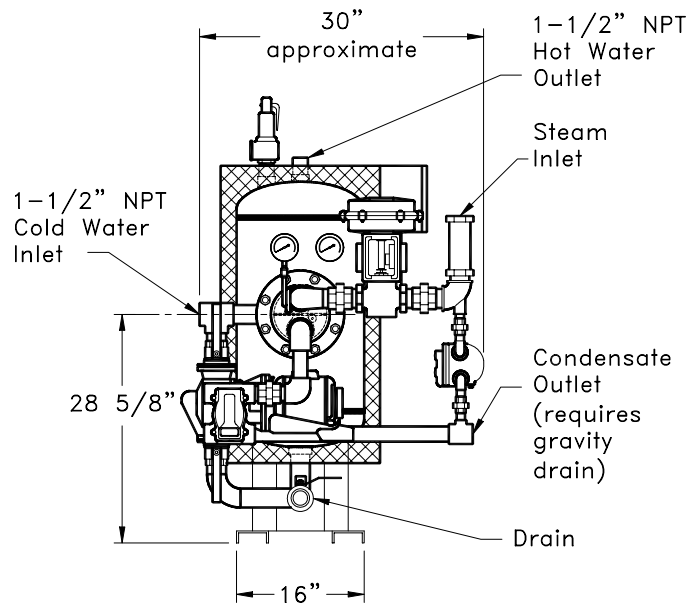

TOP

FRONT

SIDE

V30SSH6XX
Energy Source – Steam