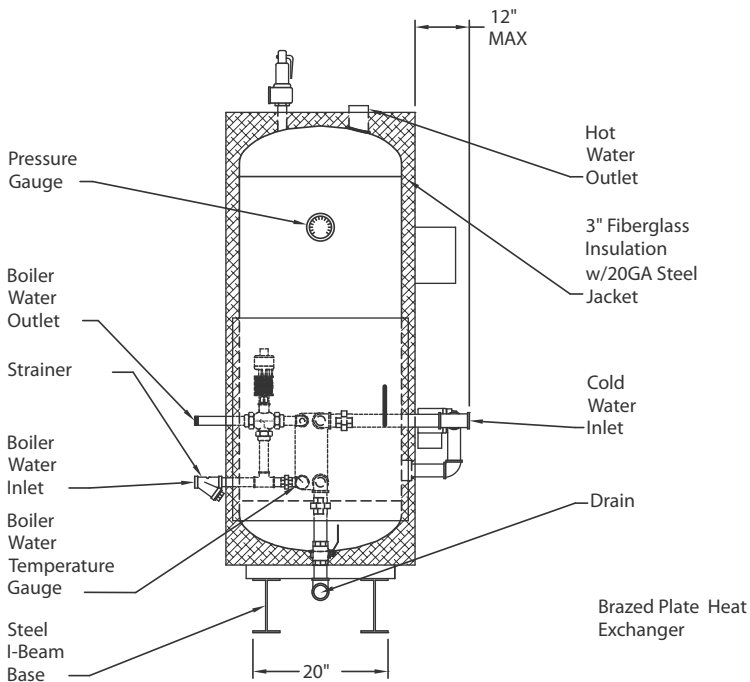

TOP

FRONT

SIDE

V120SPH-BP-3W  
BRAZED PLATE  
HEAT EXCHANGER