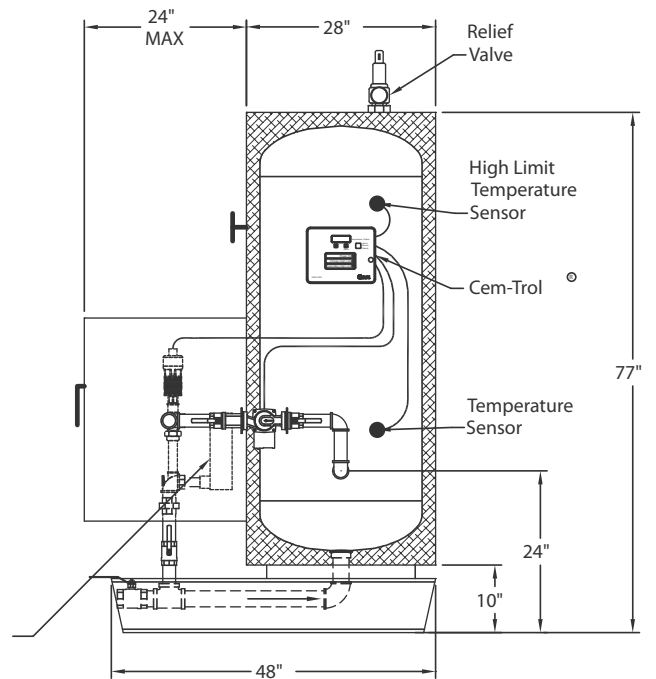

TOP

FRONT

SIDE

V120SPH-BP-3W  
BRAZED PLATE  
HEAT EXCHANGER