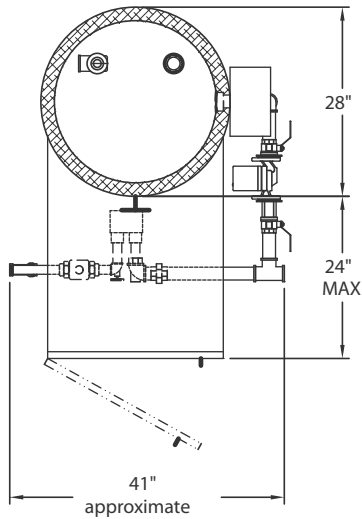

TOP

FRONT

SIDE

V120SPH-BP-3W  
BRAZED PLATE  
HEAT EXCHANGER