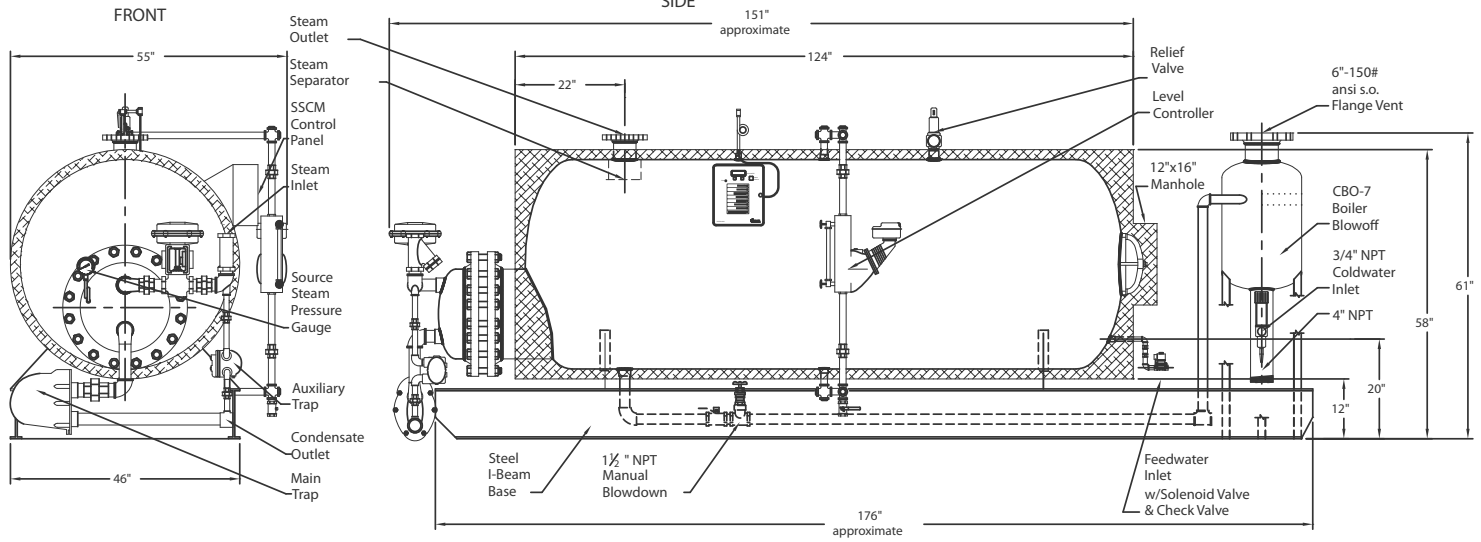

TOP

SIDE

H670USG18XX-CBO
Energy Source-Steam