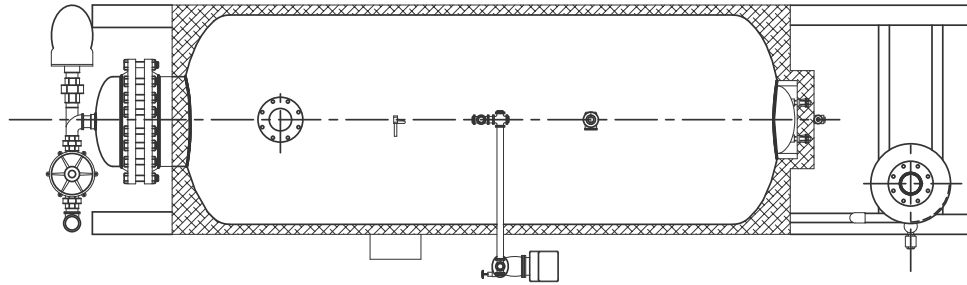

TOP

SIDE

H670USG18XX-CBO
Energy Source-Steam