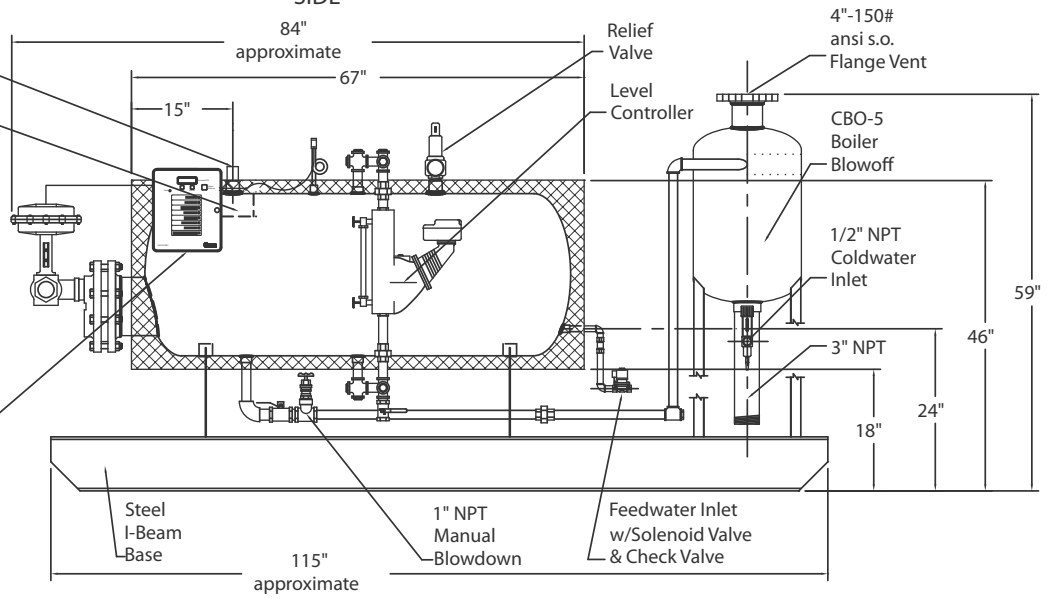

TOP

FRONT

SIDE

H120USG8XX-W-CBO

Energy Source-Boiler Water