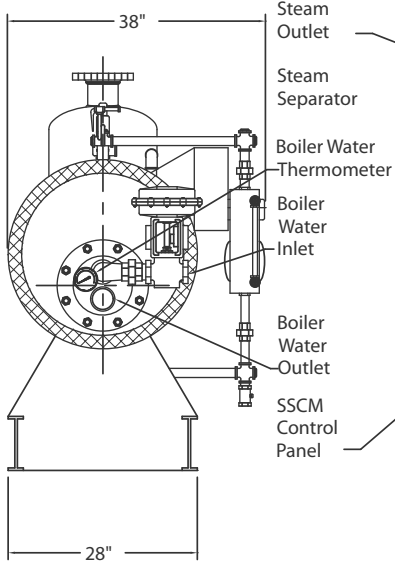

TOP

FRONT

SIDE

H120USG8XX-W-CBO

Energy Source-Boiler Water