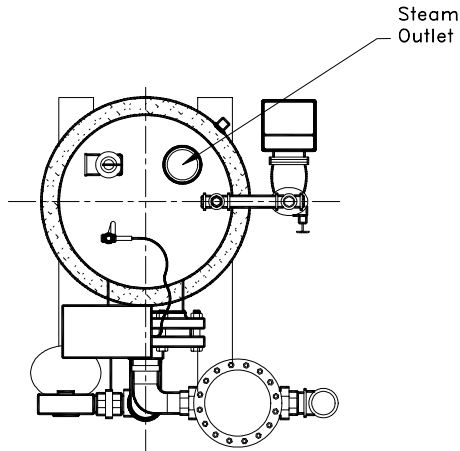

TOP

FRONT

SIDE

V45USG

Energy Source – Steam