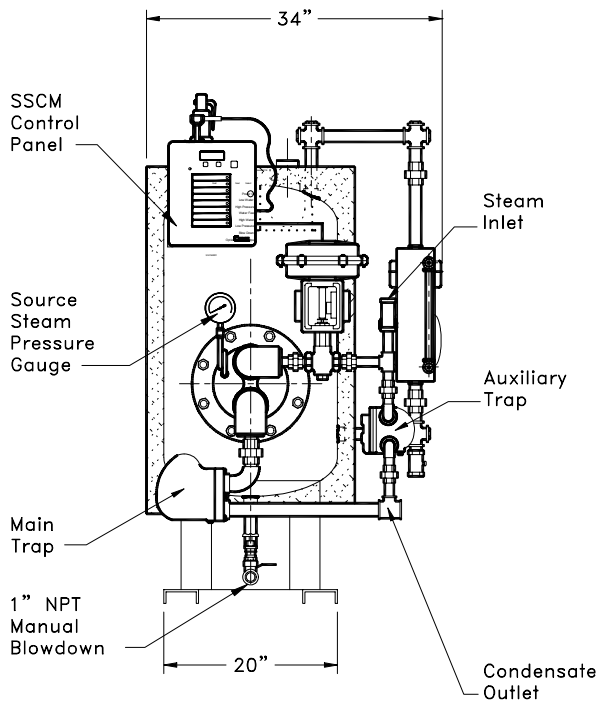

TOP

FRONT

SIDE

V45USG

Energy Source – Steam