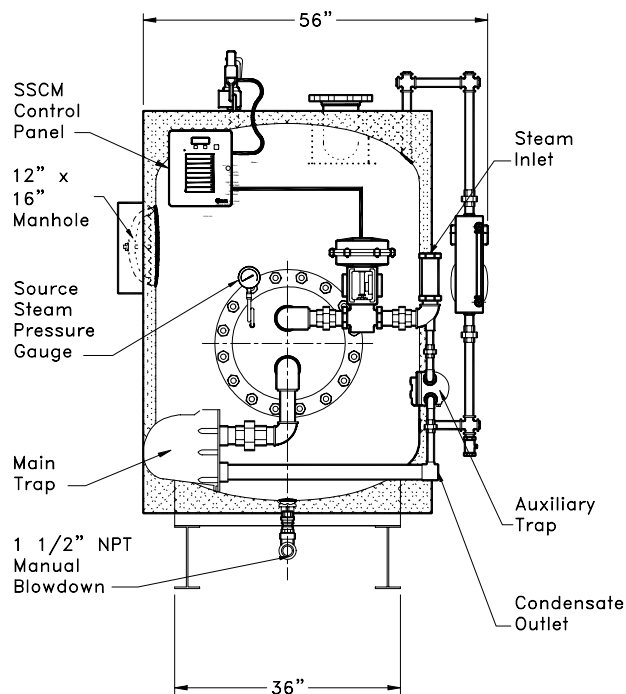

TOP

FRONT

SIDE

V320USG

Energy Source – Steam