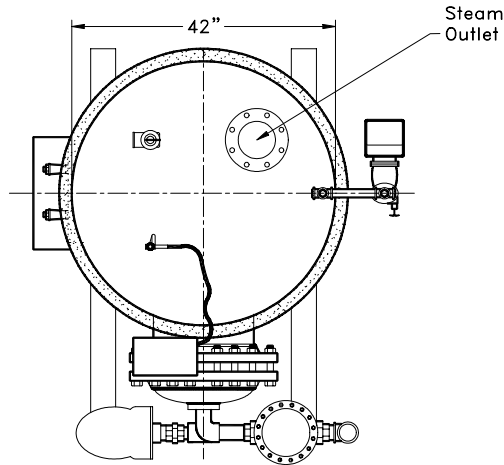

TOP

FRONT

SIDE

V320USG

Energy Source – Steam