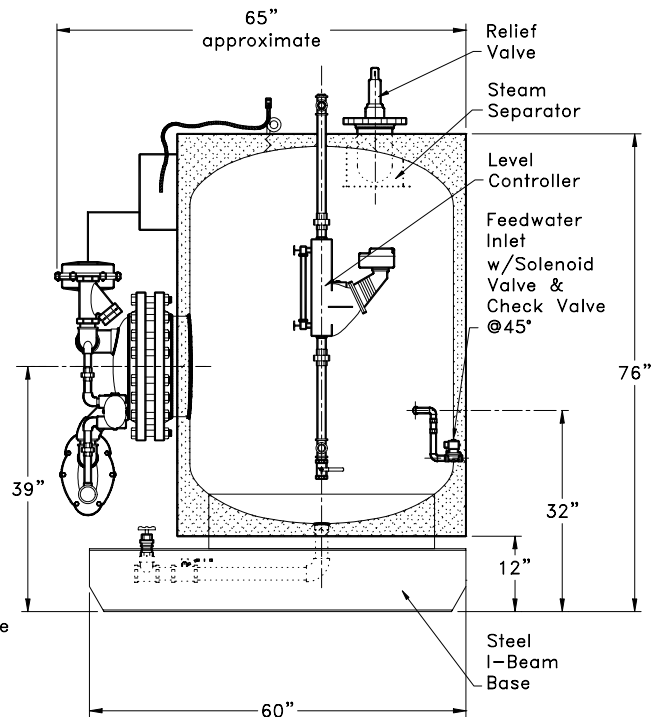

TOP

FRONT

SIDE

V320USG

Energy Source – Steam