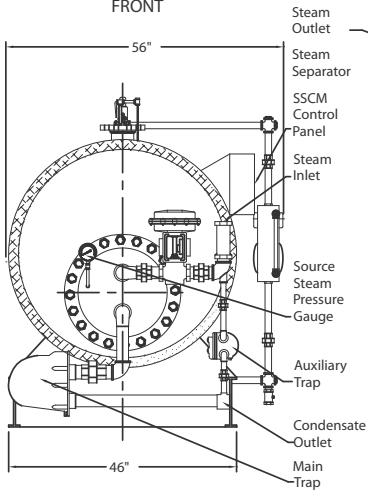

TOP

SIDE

FRONT

H670USG16XX-CBO  
Energy Source-Steam