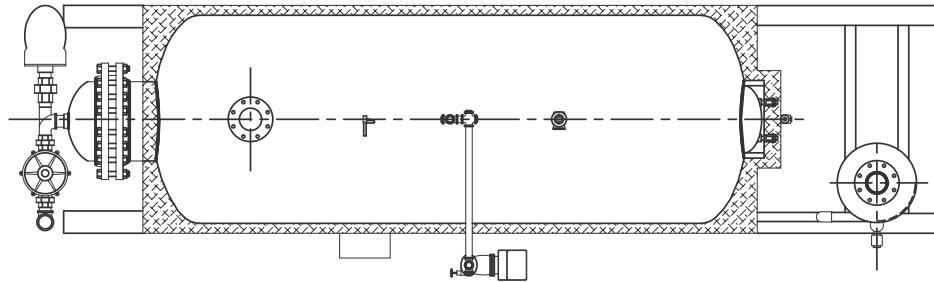

TOP

SIDE

FRONT

H670USG16XX-CBO  
Energy Source-Steam