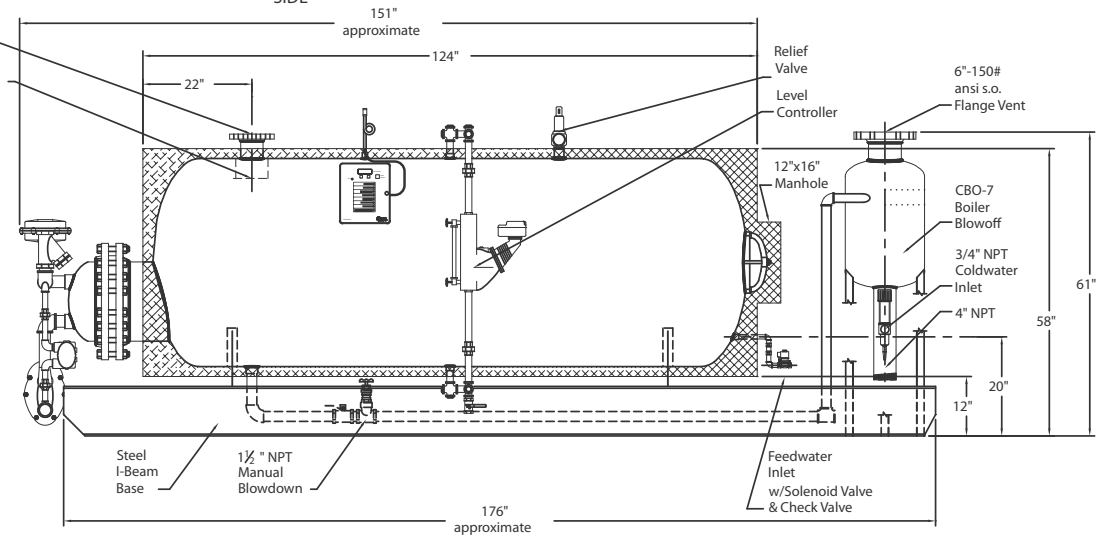

TOP

SIDE

FRONT

H670USG16XX-CBO  
Energy Source-Steam