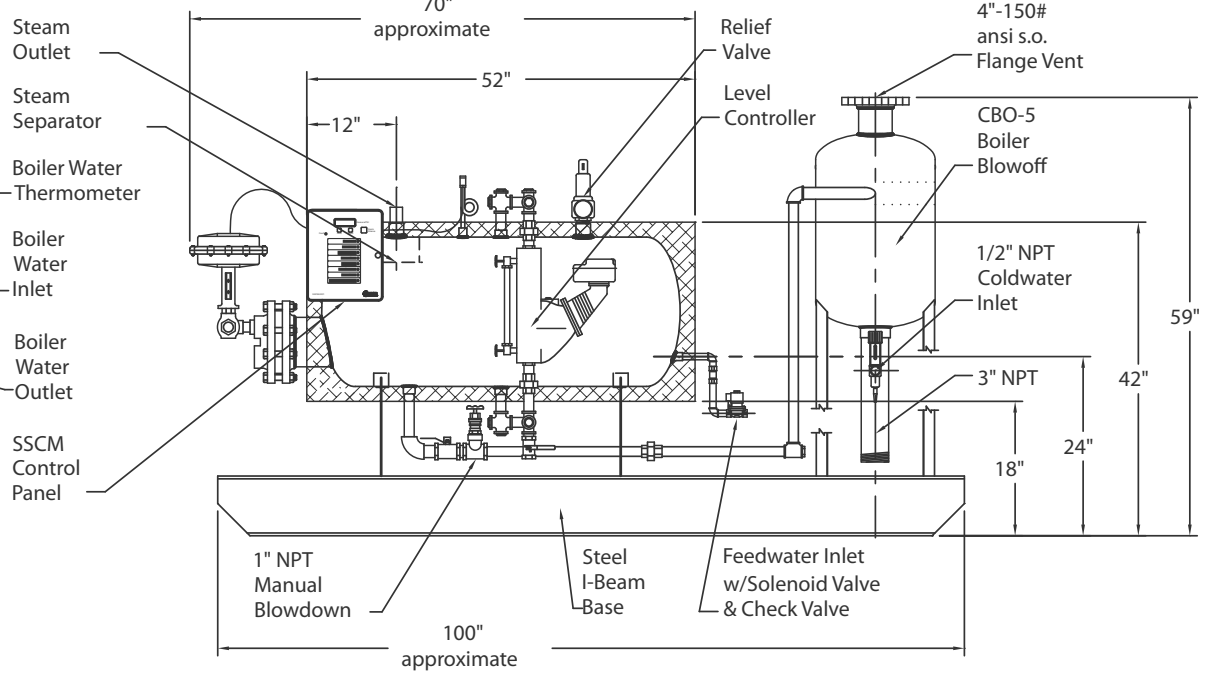

TOP

FRONT

SIDE

H60USG6XX-W-CBO  
Energy Source-Boiler Water

- Steam Outlet
- Steam Separator
- Boiler Water Thermometer
- Boiler Water Inlet
- Boiler Water Outlet
- SSCM Control Panel