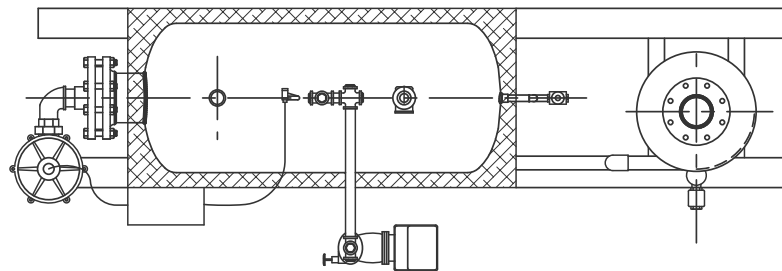

TOP

FRONT

SIDE

H60USG6XX-W-CBO  
Energy Source-Boiler Water

- Steam Outlet
- Steam Separator
- Boiler Water Thermometer
- Boiler Water Inlet
- Boiler Water Outlet
- SSCM Control Panel