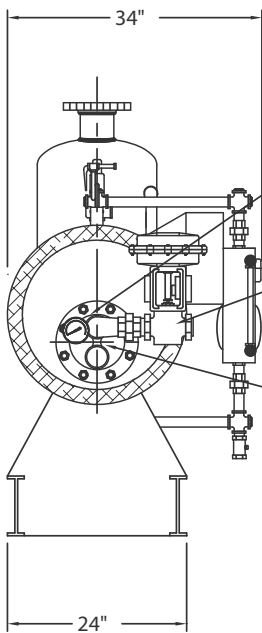

TOP

FRONT

SIDE

H60USG6XX-W-CBO  
Energy Source-Boiler Water

- Steam Outlet
- Steam Separator
- Boiler Water Thermometer
- Boiler Water Inlet
- Boiler Water Outlet
- SSCM Control Panel