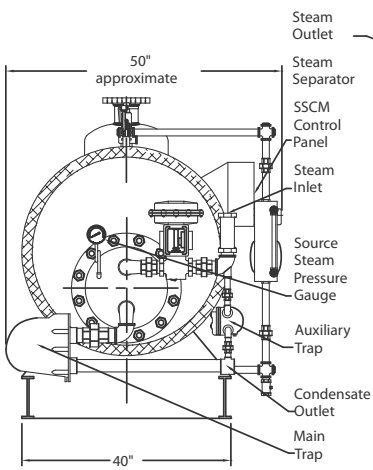

TOP

FRONT

SIDE

H395USG14xx-CBO
Energy Source-Steam