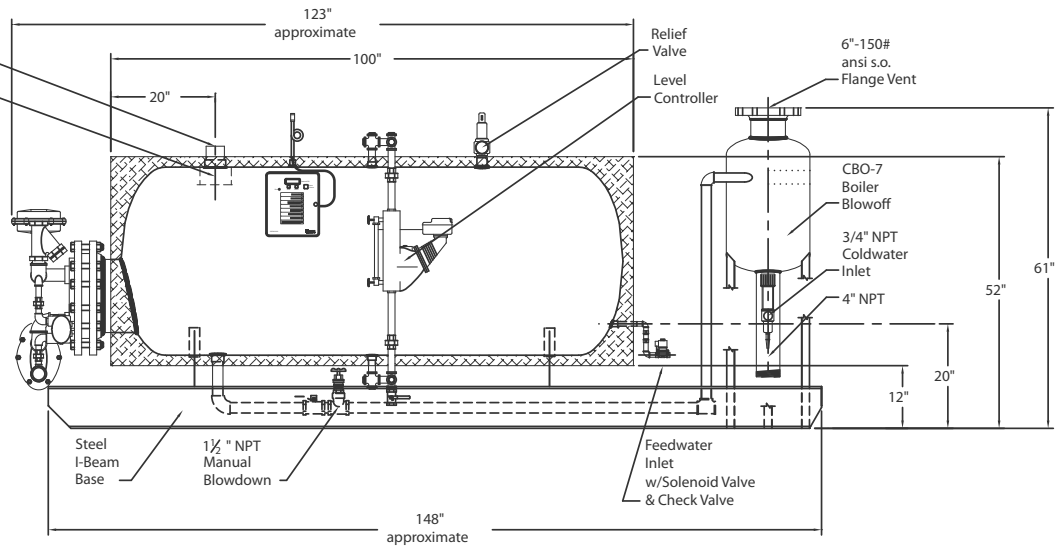

TOP

FRONT

SIDE

H395USG14xx-CBO
Energy Source-Steam