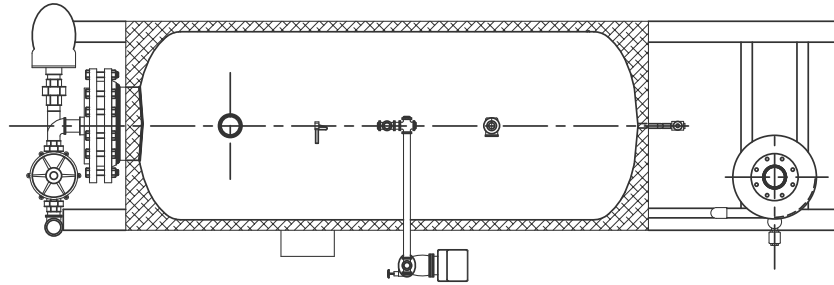

TOP

FRONT

SIDE

H395USG14xx-CBO
Energy Source-Steam